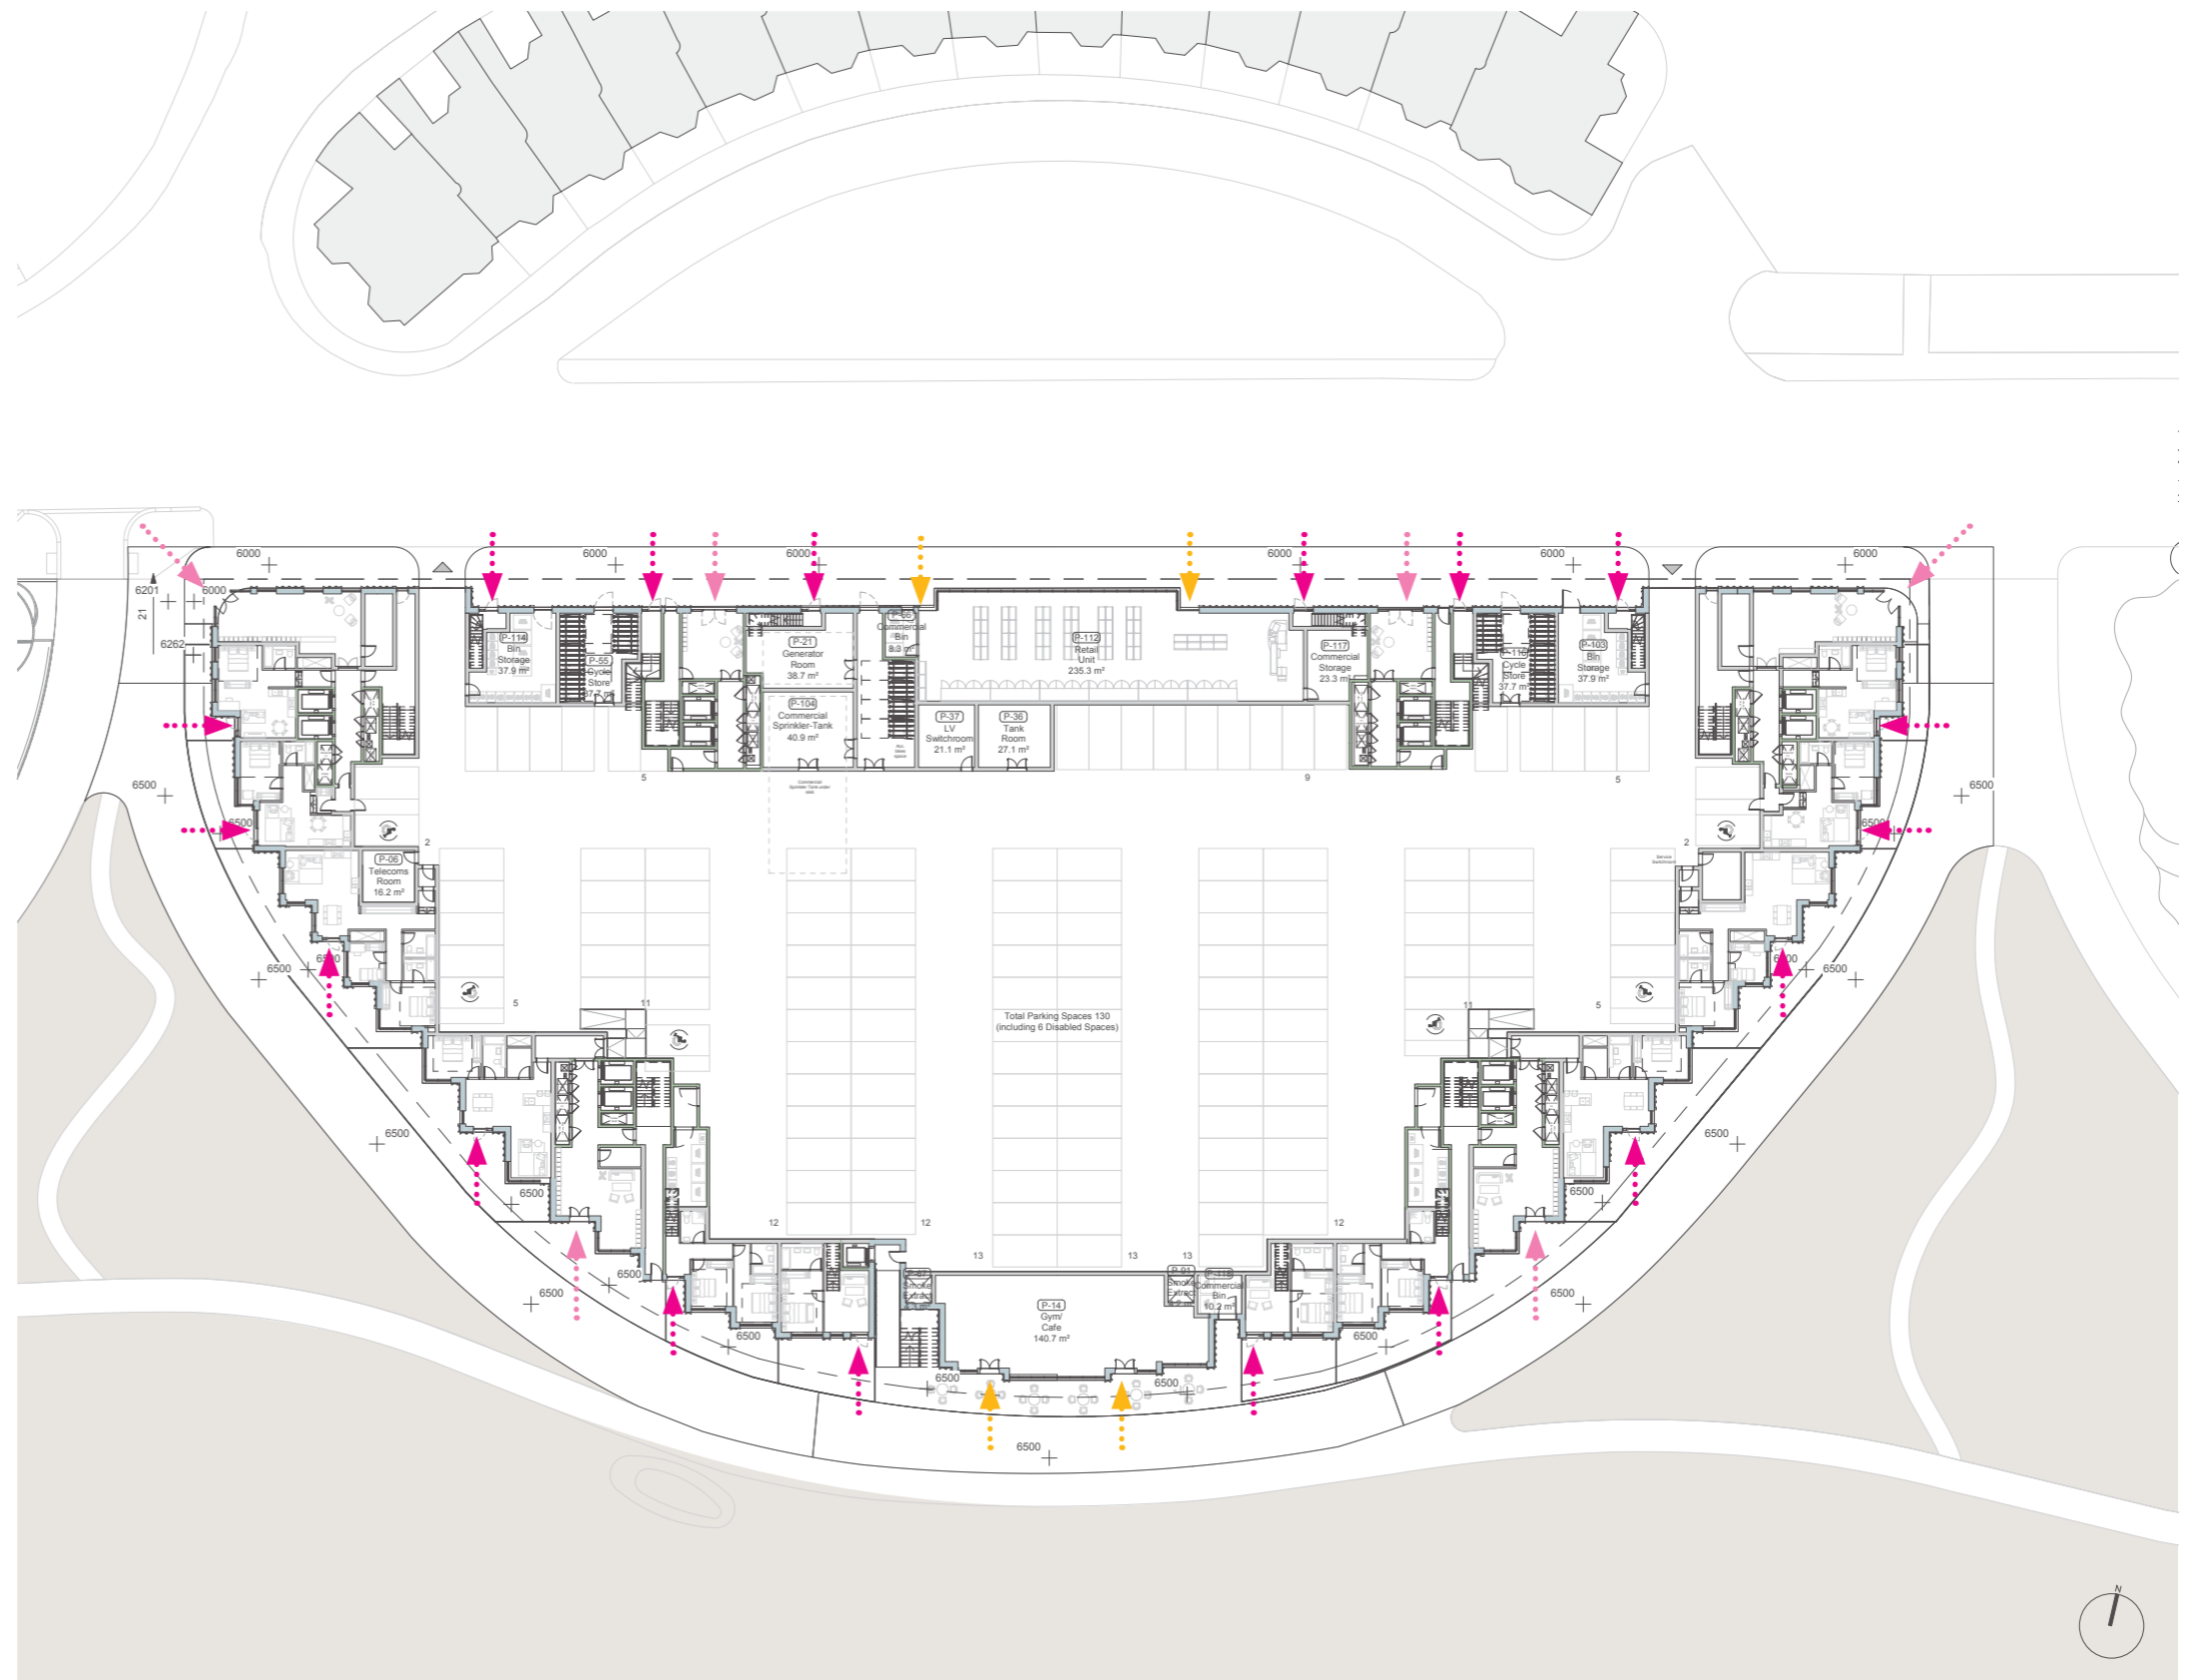

LAYOUT PEDESTRIAN ACCESS

- ••▶ Flat and Duplex access
- ••▶ Core access
- ••▶ Commercial Access