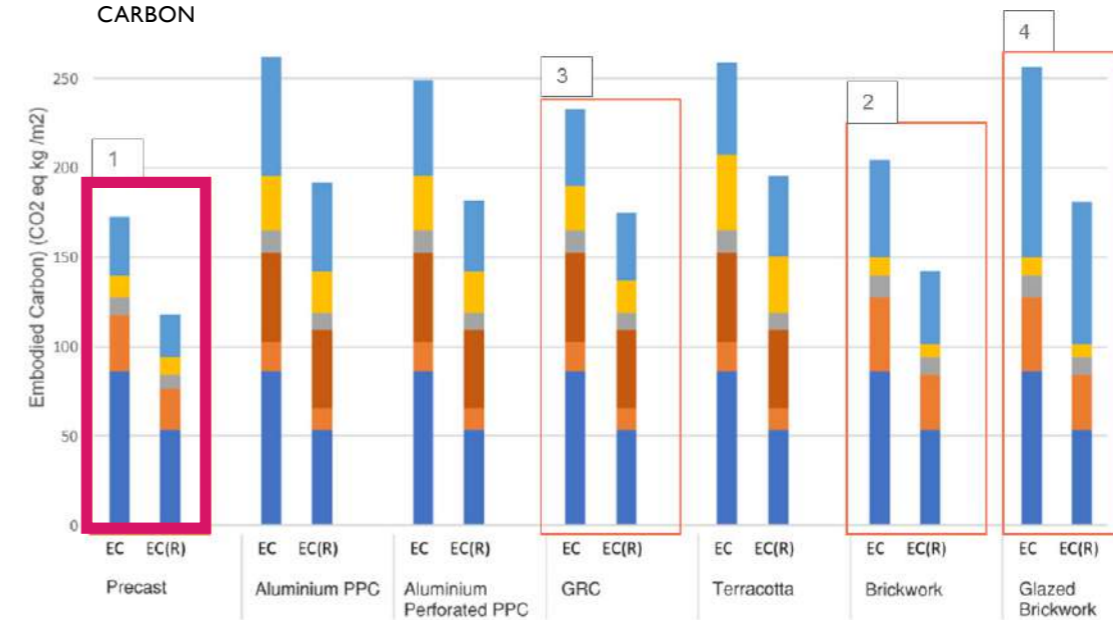

# SUSTAINABILITY A HOLISTIC PROJECT

# SUSTAINABILITY FACADE - PRECAST OFFSITE MANUFACTURE

LOW  
EMBODIED  
CARBON

- Window system and glazing
- Open state cavity barriers
- Bracketry
- Insulation, firestops, and closed state cavity barriers
- Internal lining
- Cladding